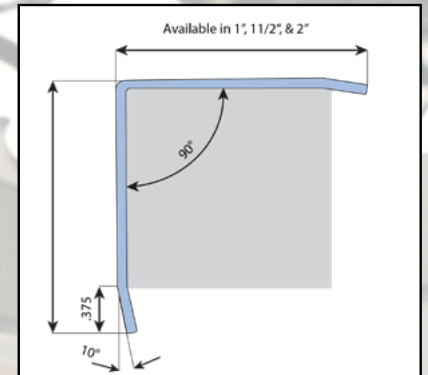

ONE MONROE
GREAT LAKES PRODUCTS

INTRODUCING **NEW** CORNER GUARDS

CALL TO FIND OUT MORE
248-656-8100

New Stainless Steel Corner Guards

Great Lakes #	Angle	Size	Price
GLM-CGSS22G41	25 x 25 mm 1" x 1"	1"X1" 22 GA Stainless Steel Corner Guard 4 FT.	\$16.15
GLM-CGSS22G81	25 x 25 mm 1" x 1"	1"X1" 22 GA Stainless Steel Corner Guard 8 FT.	\$28.25
GLM-CGSS22G415	38 x 38 mm 1 1/2" x 1 1/2"	1.5"X1.5" 22 GA Stainless Steel Corner Guard 4 FT.	\$19.05
GLM-CGSS22G815	38 x 38 mm 1 1/2" x 1 1/2"	1.5"X1.5" 22 GA Stainless Steel Corner Guard 8 FT.	\$34.10
GLM-CGSS22G42	50 x 50 mm 2" x 2"	2"X2" 22 GA Stainless Steel Corner Guard 4 FT.	\$21.85
GLM-CGSS22G82	50 x 50 mm 2" x 2"	2"X2" 22 GA Stainless Steel Corner Guard 8 FT.	\$39.70
GLM-CGSS18G41	25 x 25 mm 1" x 1"	1"X1" 18 GA Stainless Steel Corner Guard 4 FT.	\$18.85
GLM-CGSS18G81	25 x 25 mm 1" x 1"	1"X1" 18 GA Stainless Steel Corner Guard 8 FT.	\$39.70
GLM-CGSS18G415	38 x 38 mm 1 1/2" x 1 1/2"	1.5"X1.5" 18 GA Stainless Steel Corner Guard 4 FT.	\$23.35
GLM-CGSS18G815	38 x 38 mm 1 1/2" x 1 1/2"	1.5"X1.5" 18 GA Stainless Steel Corner Guard 8 FT.	\$43.20
GLM-CGSS18G42	50 x 50 mm 2" x 2"	2"X2" 18 GA Stainless Steel Corner Guard 4 FT.	\$27.55
GLM-CGSS18G82	50 x 50 mm 2" x 2"	2"X2" 18 GA Stainless Steel Corner Guard 8 FT.	\$51.60