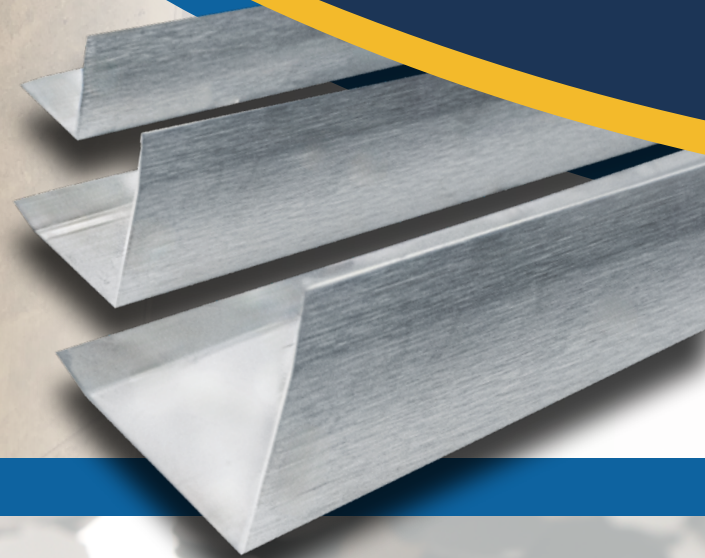

ONE MONROE
GREAT LAKES PRODUCTS

INTRODUCING **NEW** CORNER GUARDS

CALL TO FIND OUT MORE
248-656-8100

New Stainless Steel Corner Guards

Great Lakes #	Angle	Size	Price
GLM-CGSS22G41	25 x 25 mm 1" x 1"	1"X1" 22 GA Stainless Steel Corner Guard 4 FT.	\$16.15
GLM-CGSS22G81	25 x 25 mm 1" x 1"	1"X1" 22 GA Stainless Steel Corner Guard 8 FT.	\$28.25
GLM-CGSS22G415	38 x 38 mm 1 1/2" x 1 1/2"	1.5"X1.5" 22 GA Stainless Steel Corner Guard 4 FT.	\$19.05
GLM-CGSS22G815	38 x 38 mm 1 1/2" x 1 1/2"	1.5"X1.5" 22 GA Stainless Steel Corner Guard 8 FT.	\$34.10
GLM-CGSS22G42	50 x 50 mm 2" x 2"	2"X2" 22 GA Stainless Steel Corner Guard 4 FT.	\$21.85
GLM-CGSS22G82	50 x 50 mm 2" x 2"	2"X2" 22 GA Stainless Steel Corner Guard 8 FT.	\$39.70
GLM-CGSS18G41	25 x 25 mm 1" x 1"	1"X1" 18 GA Stainless Steel Corner Guard 4 FT.	\$18.85
GLM-CGSS18G81	25 x 25 mm 1" x 1"	1"X1" 18 GA Stainless Steel Corner Guard 8 FT.	\$39.70
GLM-CGSS18G415	38 x 38 mm 1 1/2" x 1 1/2"	1.5"X1.5" 18 GA Stainless Steel Corner Guard 4 FT.	\$23.35
GLM-CGSS18G815	38 x 38 mm 1 1/2" x 1 1/2"	1.5"X1.5" 18 GA Stainless Steel Corner Guard 8 FT.	\$43.20
GLM-CGSS18G42	50 x 50 mm 2" x 2"	2"X2" 18 GA Stainless Steel Corner Guard 4 FT.	\$27.55
GLM-CGSS18G82	50 x 50 mm 2" x 2"	2"X2" 18 GA Stainless Steel Corner Guard 8 FT.	\$51.60