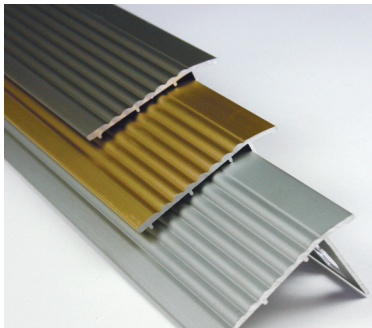

TREAD EDGE 4 FT

Color	Great Lakes #	Qty/pkg	Size: in / mm	
Aluminum				
Clear (satin silver)	GLM- TEC480	25	5/16	8
	GLM- TEC4100	25	3/8	10
	GLM- TEC4125	25	1/2	12.5
Brushed Nickel NEW FINISH	GLM- TEBRN4100	25	3/8	10
Gold (satin gold)	GLM- TEG480	25	5/16	8
	GLM- TEG4100	25	3/8	10
	GLM- TEG4125	25	1/2	12.5
Light Bronze (satin champagne)	GLM- TEB480	25	5/16	8
	GLM- TEB4100	25	3/8	10
	GLM- TEB4125	25	1/2	12.5

TREAD EDGE 8 FT

Color	Great Lakes #	Qty/pkg	Size: in / mm	
Aluminum				
Clear (satin silver)	GLM- TEC880	15	5/16	8
	GLM- TEC8100	15	3/8	10
	GLM- TEC8125	15	1/2	12.5
Brushed Nickel NEW FINISH	GLM- TEBRN8100	15	3/8	10
Gold (satin gold)	GLM- TEG880	15	5/16	8
	GLM- TEG8100	15	3/8	10
	GLM- TEG8125	15	1/2	12.5
Light Bronze (satin champagne)	GLM- TEB880	15	5/16	8
	GLM- TEB8100	15	3/8	10
	GLM- TEB8125	15	1/2	12.5

This patented trim has found many applications. It is most commonly used for the face edge of a stair step, primarily on the main floor going to the first step of the basement or lower level.