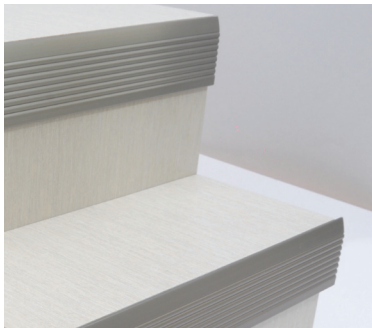

TREAD EDGE 4 FT

Color	Great Lakes #	Qty/pkg	Size: in / mm	
Aluminum				
Clear (satin silver)	GLM- TEC480	25	5/16	8
	GLM- TEC4100	25	3/8	10
	GLM- TEC4125	25	1/2	12.5
Brushed Nickel NEW FINISH	GLM- TEBRN4100	25	3/8	10
Gold (satin gold)	GLM- TEG480	25	5/16	8
	GLM- TEG4100	25	3/8	10
	GLM- TEG4125	25	1/2	12.5
Light Bronze (satin champagne)	GLM- TEB480	25	5/16	8
	GLM- TEB4100	25	3/8	10
	GLM- TEB4125	25	1/2	12.5

TREAD EDGE 8 FT

Color	Great Lakes #	Qty/pkg	Size: in / mm	
Aluminum				
Clear (satin silver)	GLM- TEC880	15	5/16	8
	GLM- TEC8100	15	3/8	10
	GLM- TEC8125	15	1/2	12.5
Brushed Nickel NEW FINISH	GLM- TEBRN8100	15	3/8	10
Gold (satin gold)	GLM- TEG880	15	5/16	8
	GLM- TEG8100	15	3/8	10
	GLM- TEG8125	15	1/2	12.5
Light Bronze (satin champagne)	GLM- TEB880	15	5/16	8
	GLM- TEB8100	15	3/8	10
	GLM- TEB8125	15	1/2	12.5

This patented trim has found many applications. It is most commonly used for the face edge of a stair step, primarily on the main floor going to the first step of the basement or lower level.