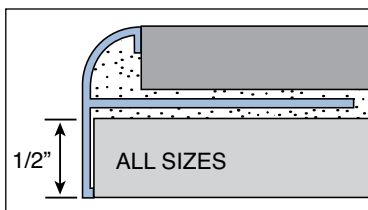

T CHANNEL

Color	Great Lakes #	Qty/pkg	Size: in / mm	
Aluminum Clear (satin silver)	GLM- TCHC80	25	5/16	8
	GLM- TCHC100	25	3/8	10
	GLM- TCHC125	25	1/2	12.5
Brushed Nickel NEW FINISH	GLM- TCHBRN80	25	5/16	8
	GLM- TCHBRN100	25	3/8	10
	GLM- TCHBRN125	25	1/2	12.5
Gold (satin gold) Call for available quantities	GLM- TCHG80	25	5/16	8
	GLM- TCHG100	25	3/8	10
	GLM- TCHG125	25	1/2	12.5
Light Bronze (satin champagne)	GLM- TCHB80	25	5/16	8
	GLM- TCHB100	25	3/8	10
	GLM- TCHB125	25	1/2	12.5

A newer industry design exclusively from Great Lakes Tile. This trim was introduced to provide an alternative solution for trimming large tiles used on walls when the tile and backer board or mud backing needs to be finished.