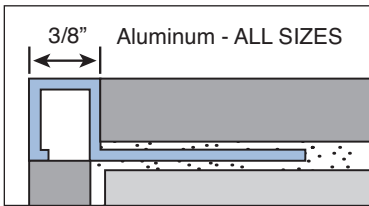

An accent trim which can be used to trim a corner edge or used between tiles in a wall application. Corners are also available.

SQUARE EDGE

Color	Great Lakes #	Qty/pkg	Size: in / mm	
Aluminum				
Clear (satin silver)	GLM- SEC100	25	3/8	10
NEW SIZE	GLM- SEC120	25	1/2	12
Bright Chrome (shiny silver)	GLM- SEBC100	25	3/8	10
Brushed Nickel				
*NEW SIZE	GLM- SEBRN100	25	3/8	10
NEW SIZE	GLM- SEBRN120	25	1/2	12
Light Bronze (satin champagne)				
*NEW SIZE	GLM- SEB100	25	3/8	10
NEW SIZE	GLM- SEB120	25	1/2	12
Black (matte black)	GLM- SEBLK100	25	3/8	10
Stainless Steel				
Mirror				
	GLM- SESS80	10	5/16	8
	GLM- SESS100	10	3/8	10
	GLM- SESS120	10	1/2	12
Brushed				
NEW FINISH	GLM- SEBRSS125	10	1/2	12.5

SQUARE EDGE CORNER

Color	Great Lakes #	Qty/pkg	Size: in / mm	
Aluminum				
Clear (satin silver)	GLM- CSEC100	1	3/8	10
NEW SIZE	GLM- CSEC120	1	1/2	12
Bright Chrome (shiny silver)	GLM- CSEBC100	1	3/8	10
Brushed Nickel				
*NEW SIZE	GLM- CSEBRN100	1	3/8	10
NEW SIZE	GLM- CSEBRN120	1	1/2	12
Light Bronze (satin champagne)				
*NEW SIZE	GLM- CSEB100	1	3/8	10
NEW SIZE	GLM- CSEB120	1	1/2	12
Black (matte black)	GLM- CSEBLK100	1	3/8	10
Stainless Steel				
Mirror				
	GLM- CSESS80	1	5/16	8
	GLM- CSESS100	1	3/8	10
	GLM- CSESS120	1	1/2	12
Brushed				
NEW FINISH	GLM- CSEBRSS125	1	1/2	12.5