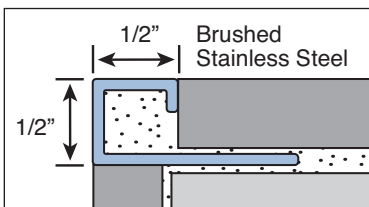

An accent trim which can be used to trim a corner edge or used between tiles in a wall application. Corners are also available.

SQUARE EDGE

Color	Great Lakes #	Qty/pkg	Size: in / mm	
Aluminum				
Clear (satin silver)	GLM- SEC100	25	3/8	10
NEW SIZE	GLM- SEC120	25	1/2	12
Bright Chrome (shiny silver)	GLM- SEBC100	25	3/8	10
Brushed Nickel				
*NEW SIZE	GLM- SEBRN100	25	3/8	10
NEW SIZE	GLM- SEBRN120	25	1/2	12
Light Bronze (satin champagne)				
*NEW SIZE	GLM- SEB100	25	3/8	10
NEW SIZE	GLM- SEB120	25	1/2	12
Black (matte black)	GLM- SEBLK100	25	3/8	10
Stainless Steel				
Mirror				
	GLM- SESS80	10	5/16	8
	GLM- SESS100	10	3/8	10
	GLM- SESS120	10	1/2	12
Brushed				
NEW FINISH	GLM- SEBRSS125	10	1/2	12.5

SQUARE EDGE CORNER

Color	Great Lakes #	Qty/pkg	Size: in / mm	
Aluminum				
Clear (satin silver)	GLM- CSEC100	1	3/8	10
NEW SIZE	GLM- CSEC120	1	1/2	12
Bright Chrome (shiny silver)	GLM- CSEBC100	1	3/8	10
Brushed Nickel				
*NEW SIZE	GLM- CSEBRN100	1	3/8	10
NEW SIZE	GLM- CSEBRN120	1	1/2	12
Light Bronze (satin champagne)				
*NEW SIZE	GLM- CSEB100	1	3/8	10
NEW SIZE	GLM- CSEB120	1	1/2	12
Black (matte black)	GLM- CSEBLK100	1	3/8	10
Stainless Steel				
Mirror				
	GLM- CSESS80	1	5/16	8
	GLM- CSESS100	1	3/8	10
	GLM- CSESS120	1	1/2	12
Brushed				
NEW FINISH	GLM- CSEBRSS125	1	1/2	12.5