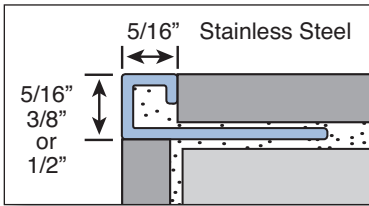

An accent trim which can be used to trim a corner edge or used between tiles in a wall application. Corners are also available.

SQUARE EDGE

Color	Great Lakes #	Qty/pkg	Size: in / mm	
Aluminum				
Clear (satin silver)	GLM- SEC100	25	3/8	10
NEW SIZE	GLM- SEC120	25	1/2	12
Bright Chrome (shiny silver)	GLM- SEBC100	25	3/8	10
Brushed Nickel				
*NEW SIZE	GLM- SEBRN100	25	3/8	10
NEW SIZE	GLM- SEBRN120	25	1/2	12
Light Bronze (satin champagne)				
*NEW SIZE	GLM- SEB100	25	3/8	10
NEW SIZE	GLM- SEB120	25	1/2	12
Black (matte black)	GLM- SEBLK100	25	3/8	10
Stainless Steel				
Mirror				
	GLM- SESS80	10	5/16	8
	GLM- SESS100	10	3/8	10
	GLM- SESS120	10	1/2	12
Brushed				
NEW FINISH	GLM- SEBRSS125	10	1/2	12.5

SQUARE EDGE CORNER

Color	Great Lakes #	Qty/pkg	Size: in / mm	
Aluminum				
Clear (satin silver)	GLM- CSEC100	1	3/8	10
NEW SIZE	GLM- CSEC120	1	1/2	12
Bright Chrome (shiny silver)	GLM- CSEBC100	1	3/8	10
Brushed Nickel				
*NEW SIZE	GLM- CSEBRN100	1	3/8	10
NEW SIZE	GLM- CSEBRN120	1	1/2	12
Light Bronze (satin champagne)				
*NEW SIZE	GLM- CSEB100	1	3/8	10
NEW SIZE	GLM- CSEB120	1	1/2	12
Black (matte black)	GLM- CSEBLK100	1	3/8	10
Stainless Steel				
Mirror				
	GLM- CSESS80	1	5/16	8
	GLM- CSESS100	1	3/8	10
	GLM- CSESS120	1	1/2	12
Brushed				
NEW FINISH	GLM- CSEBRSS125	1	1/2	12.5