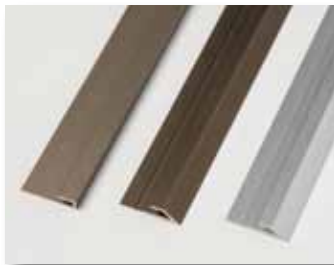

GREAT LAKES TILE PRODUCTS

LVT Metal Trims

Introducing LVT trims that are as durable as your Luxury Vinyl Tile. Great Lakes Tile Products now offers you beautiful, complementary transitions made specifically for today's fastest growing floor covering. Our transitions are made from the same high-quality aluminum that is used for all our trims and transitions. Our moldings are in demand and ship within 24 hours.

Great Lakes transitions will make your project the envy of those who have used the other guys!

SQUARE EDGE CAP

Color	Great Lakes #	Qty/pkg	Size: in / mm		Price/pc	Total
Clear (satin silver)	GLM- LVSEC30	50	1/8	3	\$7.96	\$398.00
	GLM- LVSEC40	50	5/32	4	\$8.18	\$409.00
	GLM- LVSEC50	50	7/32	5	\$8.34	\$417.00
	GLM- LVSEC80	50	5/16	8	\$9.14	\$457.00
Light Bronze (satin champagne)	GLM- LVSEB30	50	1/8	3	\$8.34	\$417.00
	GLM- LVSEB40	50	5/32	4	\$8.56	\$428.00
	GLM- LVSEB50	50	7/32	5	\$8.74	\$437.00
	GLM- LVSEB80	50	5/16	8	\$9.58	\$479.00
Dark Bronze	GLM- LVSEDB30	50	1/8	3	\$8.56	\$428.00
	GLM- LVSEDB40	50	5/32	4	\$8.78	\$439.00
	GLM- LVSEDB50	50	7/32	5	\$8.96	\$448.00
	GLM- LVSEDB80	50	5/16	8	\$9.80	\$490.00

COLOR OPTIONS

Light Bronze
Dark Bronze
Clear Satin Silver

Items sold in 8 ft lengths.

REDUCER

Color	Great Lakes #	Qty/pkg	Size: in / mm		Price/pc	Total
Clear (satin silver)	GLM- LVRC30	50	1/8	3	\$8.46	\$423.00
	GLM- LVRC40	50	5/32	4	\$8.68	\$434.00
	GLM- LVRC50	50	7/32	5	\$8.90	\$445.00
	GLM- LVRC80	50	5/16	8	\$10.48	\$524.00
Light Bronze (satin champagne)	GLM- LVRB30	50	1/8	3	\$8.84	\$442.00
	GLM- LVRB40	50	5/32	4	\$9.12	\$456.00
	GLM- LVRB50	50	7/32	5	\$9.36	\$468.00
	GLM- LVRB80	50	5/16	8	\$11.28	\$564.00
Dark Bronze	GLM- LVRDB30	50	1/8	3	\$9.06	\$453.00
	GLM- LVRDB40	50	5/32	4	\$9.34	\$467.00
	GLM- LVRDB50	50	7/32	5	\$9.58	\$479.00
	GLM- LVRDB80	50	5/16	8	\$10.90	\$545.00

Items available in Clear Satin Silver, Light Bronze and Dark Bronze and are sold in 8 ft lengths.