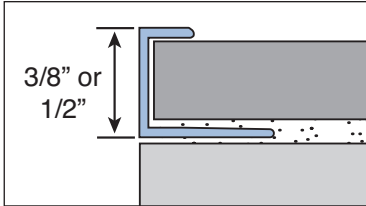

## J CHANNEL NEW!

Color	Great Lakes #	Qty/pkg	Size: in / mm	
<b>Aluminum</b>				
Clear (satin silver)	GLM- JCHC100	25	3/8	10
<b>NEW ITEM</b>	GLM- JCHC125	25	1/2	12.5
Bright Chrome (shiny silver)	GLM- JCHBC100	25	3/8	10
<b>NEW ITEM</b>	GLM- JCHBC125	25	1/2	12.5
Brushed Nickel	GLM- JCHBRN100	25	3/8	10
<b>NEW ITEM</b>	GLM- JCHBRN125	25	1/2	12.5
Light Bronze (satin champagne)	GLM- JCHB100	25	3/8	10
<b>NEW ITEM</b>	GLM- JCHB125	25	1/2	12.5