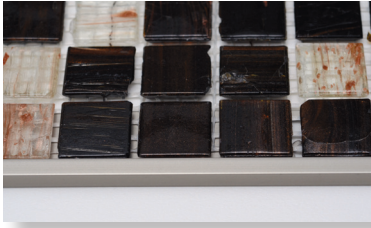

MOSAIC/PORCELAIN LAMINATE TRIM

Color	Great Lakes #	Qty/pkg	Size: in / mm	
Aluminum				
Clear (satin silver)	GLM- MOC45	10	5/32	4.5
Light Bronze (satin champagne)	GLM- MOB45	10	5/32	4.5

An ideal trim for use with glass mosaic and thin porcelain laminate to form a perfect corner or finished edge.