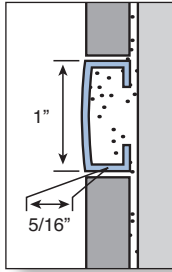

Stainless Steel Profile

Aluminum Profile

LISTELLO

Color	Great Lakes #	Qty/pkg	Size: in / mm	
Aluminum				
Clear (satin silver)	GLM- LSC250	10	1	25
Brushed Nickel	GLM- LSBRN250	10	1	25
Stainless Steel				
Mirror	GLM- LSSS100	10	3/8	10
	GLM- LSSS200	10	3/4	20