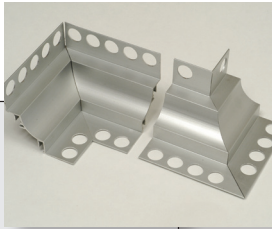

INTERNAL COVE & ACCESSORIES

Our internal cove is an alternative installation method for commercial floor to wall transitions which aids in keeping a sanitary environment. Inside and outside corners are also available.

Color	Great Lakes #	Qty/pkg	Size: in / mm	
INTERNAL COVE				
Aluminum				
Clear (satin silver)	GLM- CVC100	20	3/8	10
Stainless Steel				
Natural	GLM- CVSS100	10	3/8	10
NEW ITEM				
COVE CORNER				
Aluminum				
Clear (satin silver)	GLM- ICVC100 (inside corner)	1	3/8	10
	GLM- OCVC100 (outside corner)	1	3/8	10
Stainless Steel				
Natural	GLM- ICVSS100 (inside corner)	1	3/8	10
	GLM- OCVSS100 (outside corner)	1	3/8	10
NEW ITEM				
END CAP				
Aluminum				
Clear (satin silver)	GLM- ECCVC100	1	3/8	10
NEW ITEM				
Stainless Steel				
Natural	GLM- ECCVSS100	1	3/8	10
NEW ITEM				
COVE CONNECTOR				
Stainless Steel				
Natural	GLM- CNCVSS100	1	3/8	10
NEW ITEM				