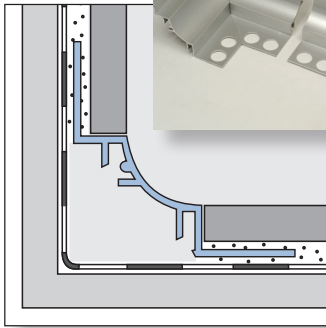

INTERNAL COVE & ACCESSORIES

Our internal cove is an alternative installation method for commercial floor to wall transitions which aids in keeping a sanitary environment. Inside and outside corners are also available.

Color	Great Lakes #	Qty/pkg	Size: in / mm	
INTERNAL COVE				
Aluminum				
Clear (satin silver)	GLM- CVC100	20	3/8	10
Stainless Steel				
Natural	GLM- CVSS100	10	3/8	10
NEW ITEM				
COVE CORNER				
Aluminum				
Clear (satin silver)	GLM- ICVC100 (inside corner)	1	3/8	10
	GLM- OCVC100 (outside corner)	1	3/8	10
Stainless Steel				
Natural	GLM- ICVSS100 (inside corner)	1	3/8	10
	GLM- OCVSS100 (outside corner)	1	3/8	10
NEW ITEM				
END CAP				
Aluminum				
Clear (satin silver)	GLM- ECCVC100	1	3/8	10
NEW ITEM				
Stainless Steel				
Natural	GLM- ECCVSS100	1	3/8	10
NEW ITEM				
COVE CONNECTOR				
Stainless Steel				
Natural	GLM- CNCVSS100	1	3/8	10
NEW ITEM				