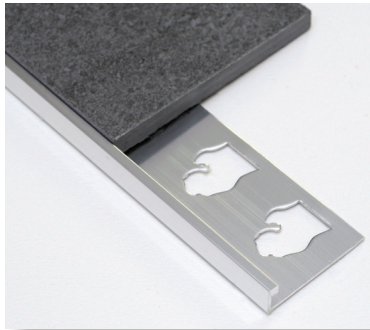

**Our most widely used transition trim. Primarily used to transition from tile to carpet protecting the tile's edge from chipping. This universal trim can be used in a variety of applications including, but not limited to, a corner guard on vertical wall applications. Available in numerous finishes to coordinate with any tile or stone selection.**

## L CHANNEL

Color	Great Lakes #	Qty/pkg	Size: in / mm	
<b>Aluminum</b>				
Mill (aluminum silver - not anodized)	GLM- A60	50	1/4	6
	GLM- A80	50	5/16	8
	GLM- A100	50	3/8	10
	GLM- A110	50	7/16	11
	GLM- A125	50	1/2	12.5
Clear (satin silver)	GLM- C60	50	1/4	6
	GLM- C80	50	5/16	8
	GLM- C100	50	3/8	10
	GLM- C125	50	1/2	12.5
	GLM- C160	25	5/8	16
	GLM- C200	25	3/4	20
Bright Chrome (shiny silver)	GLM- BC60	50	1/4	6
	GLM- BC80	50	5/16	8
	GLM- BC100	50	3/8	10
	GLM- BC125	50	1/2	12.5
Brushed Nickel <b>*NEW SIZE</b>	<b>GLM- BRN80*</b>	50	5/16	8
	GLM- BRN100	50	3/8	10
	GLM- BRN125	50	1/2	12.5
Gold (satin gold)	GLM- G60	50	1/4	6
	GLM- G80	50	5/16	8
	GLM- G100	50	3/8	10
	GLM- G125	50	1/2	12.5
	GLM- G160	25	5/8	16
	GLM- G200	25	3/4	20
Bright Gold (shiny gold) <b>Call for available quantities</b>	GLM- BG60	50	1/4	6
	GLM- BG80	50	5/16	8
	GLM- BG100	50	3/8	10
	GLM- BG125	50	1/2	12.5
Light Bronze (satin champagne)	GLM- B60	50	1/4	6
	GLM- B80	50	5/16	8
	GLM- B100	50	3/8	10
	GLM- B125	50	1/2	12.5
	GLM- B160	25	5/8	16
	GLM- B200	25	3/4	20
Dark Bronze	GLM- DB80	50	5/16	8
	GLM- DB100	50	3/8	10
	GLM- DB125	50	1/2	12.5